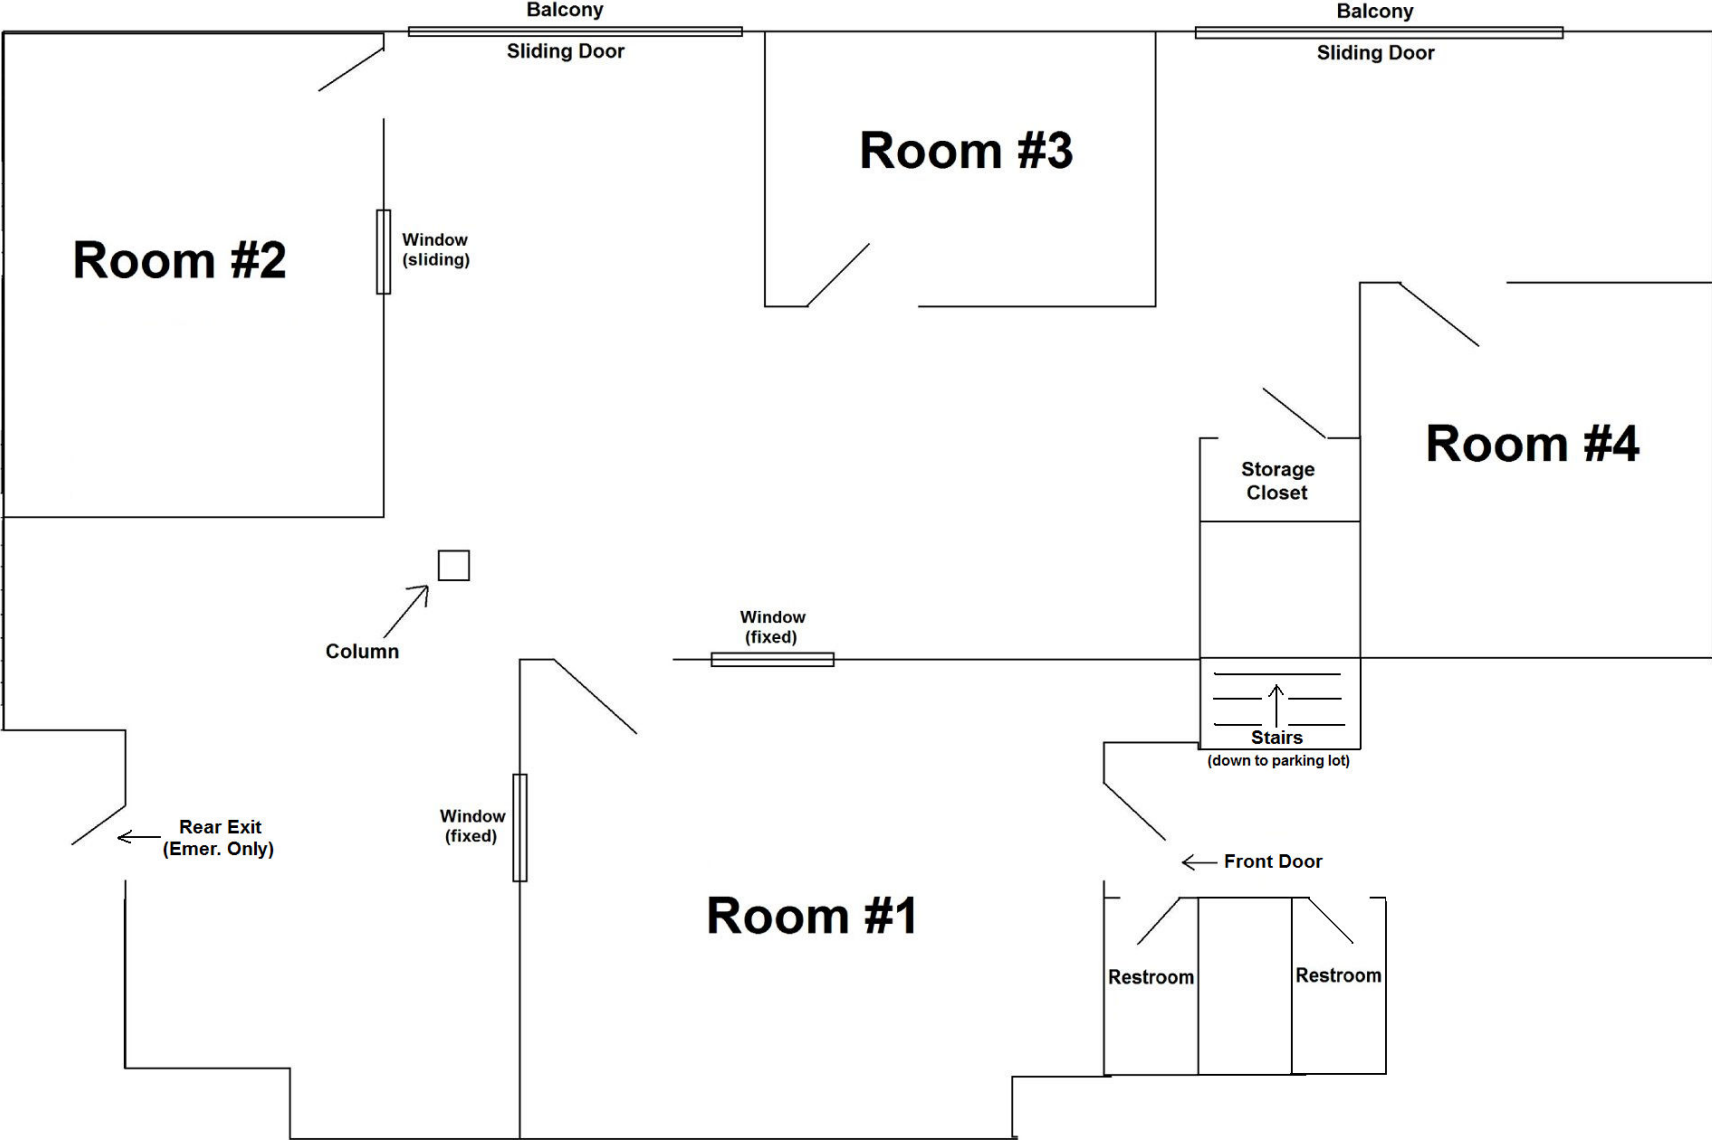

NPS Plaza
Suite 204

Parking Lot

Note: Drawing not to scale.

Total Square Footage: 1,000 (approx.)